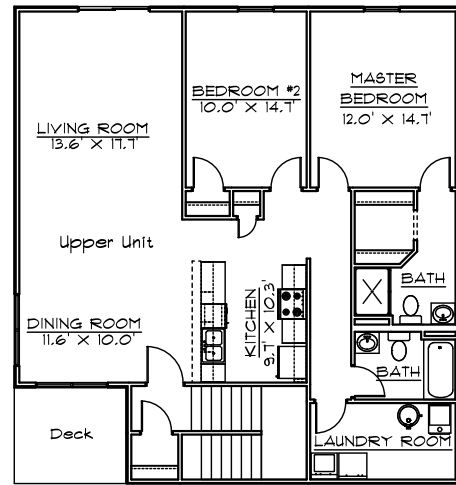

CLEARWING APARTMENTS

2 BEDROOMS / 2 BATHS FLOOR PLAN

Lower Unit & Garage Layouts

Upper Unit Layout

BRIARGATE MANAGEMENT

(815) 397-7373

(815) 985-1127

September 26, 2008