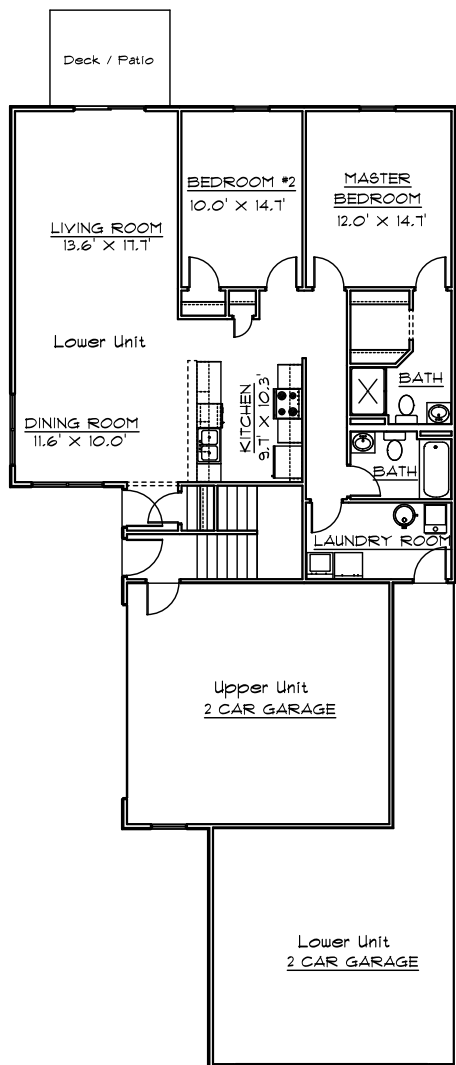

CLEARWING APARTMENTS

2 BEDROOMS / 2 BATHS FLOOR PLAN

Lower Unit & Garage Layouts

Upper Unit Layout

BRIARGATE MANAGEMENT

(815) 397-7373

(815) 985-1127

September 26, 2008